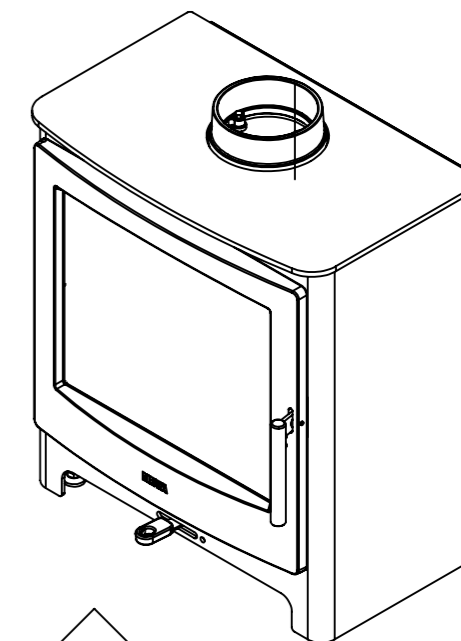

Serie	Ambition
Description	Ambition 5

* 150 mm with insulation/ shielding of the flue gas connector