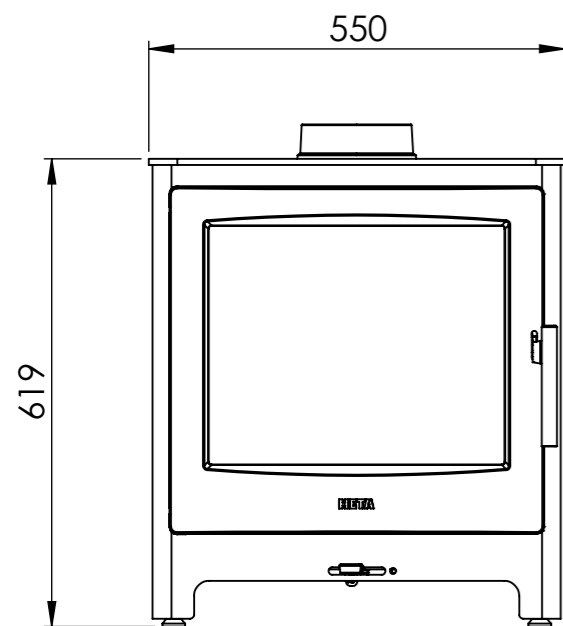

Serie	Ambition
Description	Ambition 5

* 150 mm with insulation/ shielding of the flue gas connector