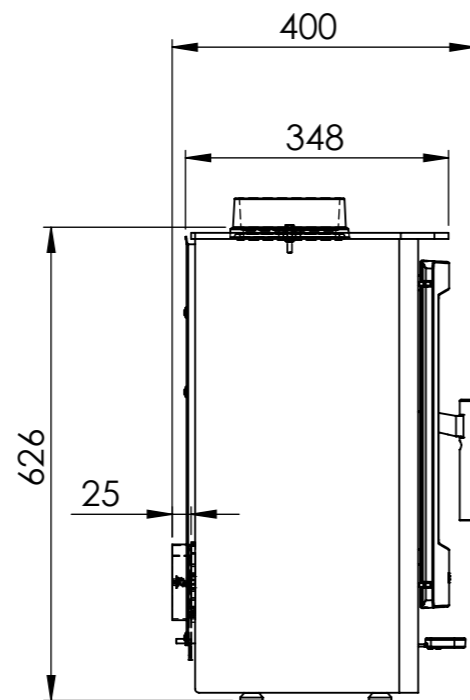

Serie	Ambition
Description	Ambition 5

* 150 mm with insulation/ shielding of the flue gas connector