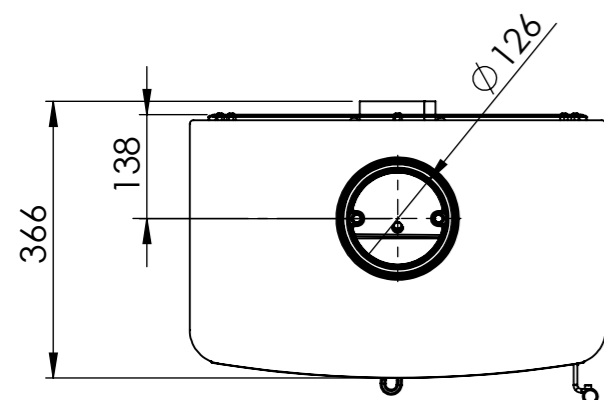

Serie	Ambition
Description	Ambition 5

* 150 mm with insulation/ shielding of the flue gas connector