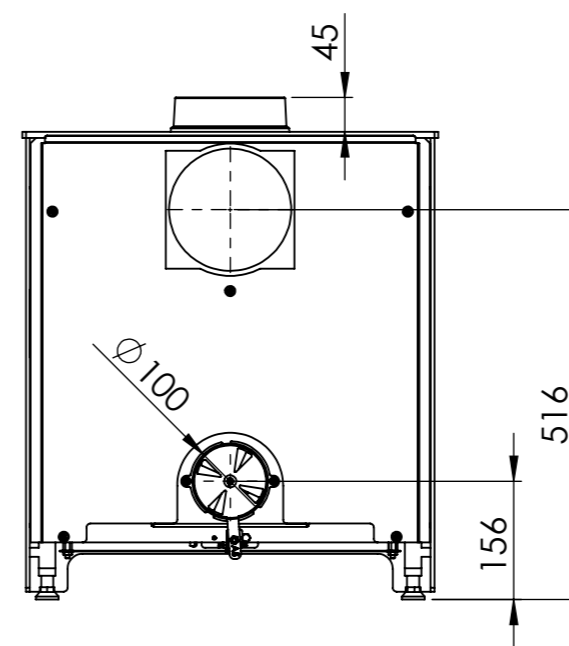

Serie	Ambition
Description	Ambition 5

* 150 mm with insulation/ shielding of the flue gas connector