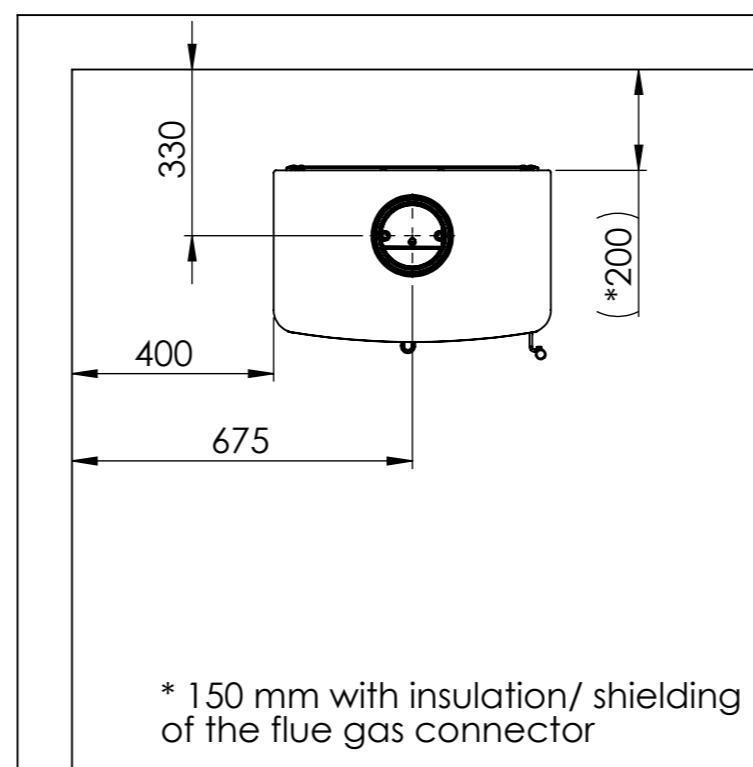

Serie	Ambition
Description	Ambition 5

* 150 mm with insulation/ shielding of the flue gas connector