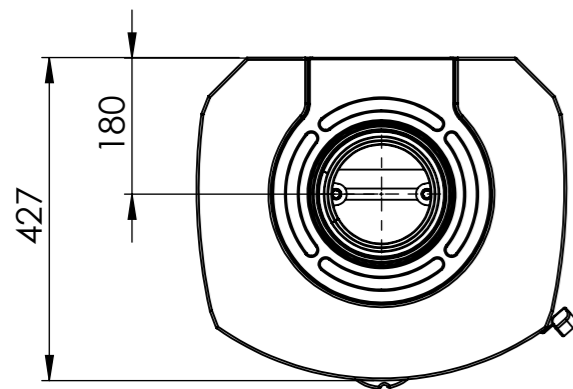

Serie	Icon-Line Moderna
Description	Icon-Line Moderna

The same dimensions apply to standard stoves (Steel) and stone models

*60 mm with 30 mm insulation of the flue gas connector