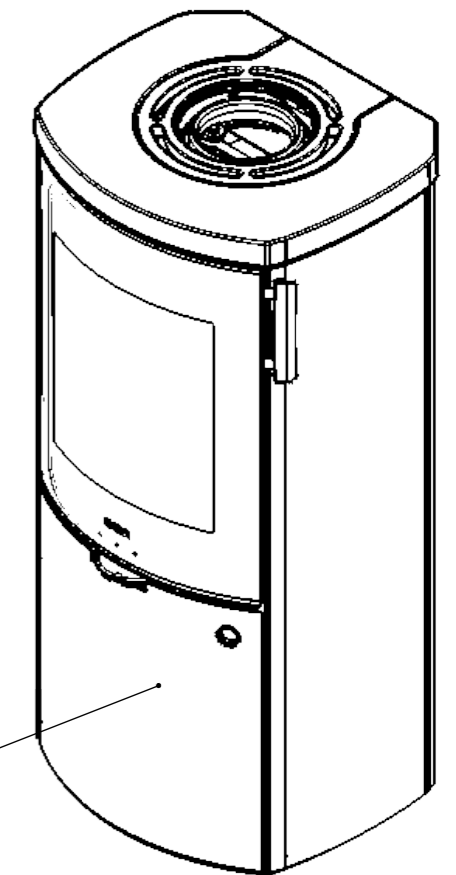

Serie	Icon-Line Moderna
Description	Icon-Line Moderna

The same dimensions apply to standard stoves (Steel) and stone models

*60 mm with 30 mm insulation of the flue gas connector