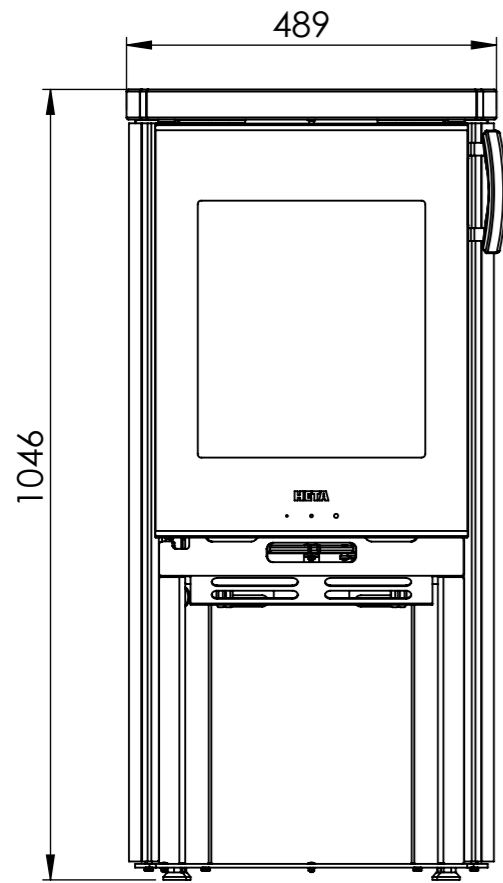

Serie	Icon-Line Moderna
Description	Icon-Line Moderna

The same dimensions apply to standard stoves (Steel) and stone models

*60 mm with 30 mm insulation of the flue gas connector