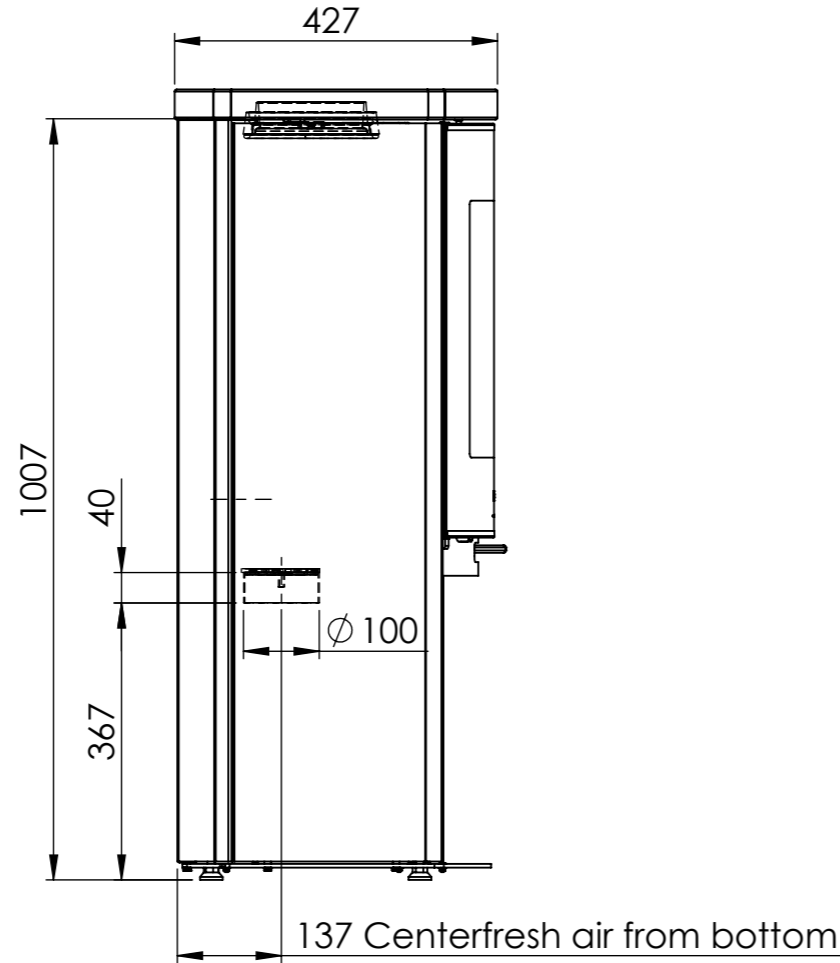

Serie	Icon-Line Moderna
Description	Icon-Line Moderna

The same dimensions apply to standard stoves (Steel) and stone models

*60 mm with 30 mm insulation of the flue gas connector