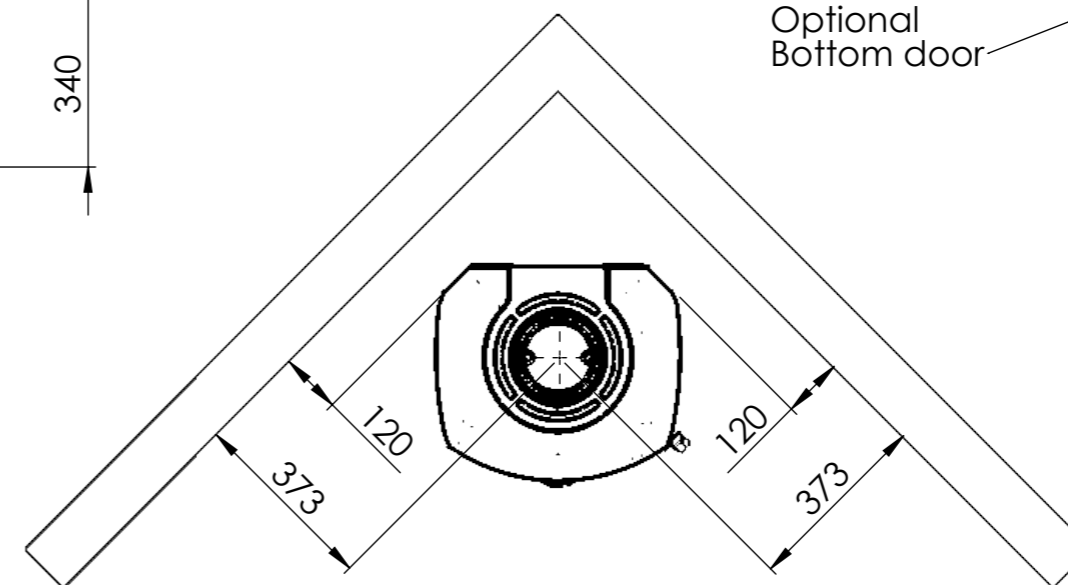

Serie	Icon-Line Moderna
Description	Icon-Line Moderna

The same dimensions apply to standard stoves (Steel) and stone models

*60 mm with 30 mm insulation of the flue gas connector