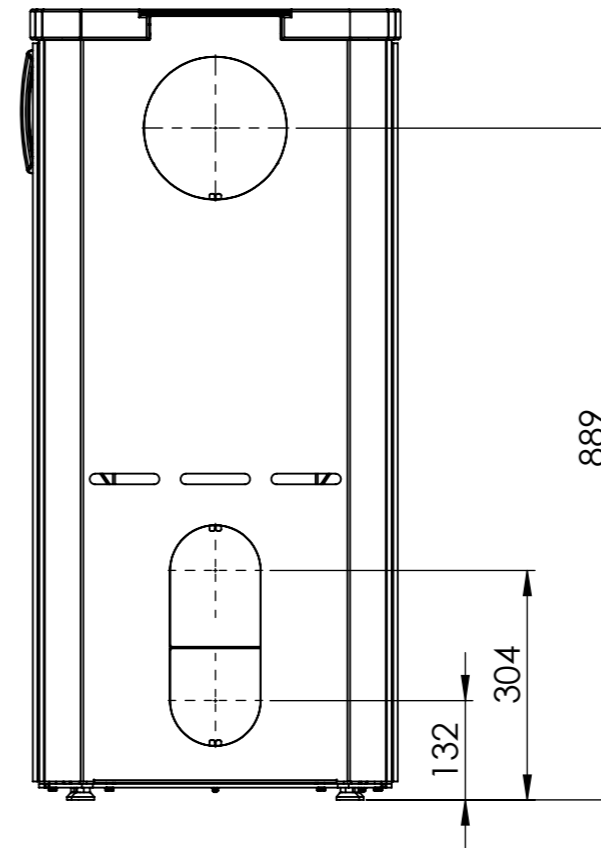

Serie	Icon-Line Moderna
Description	Icon-Line Moderna

The same dimensions apply to standard stoves (Steel) and stone models

*60 mm with 30 mm insulation of the flue gas connector