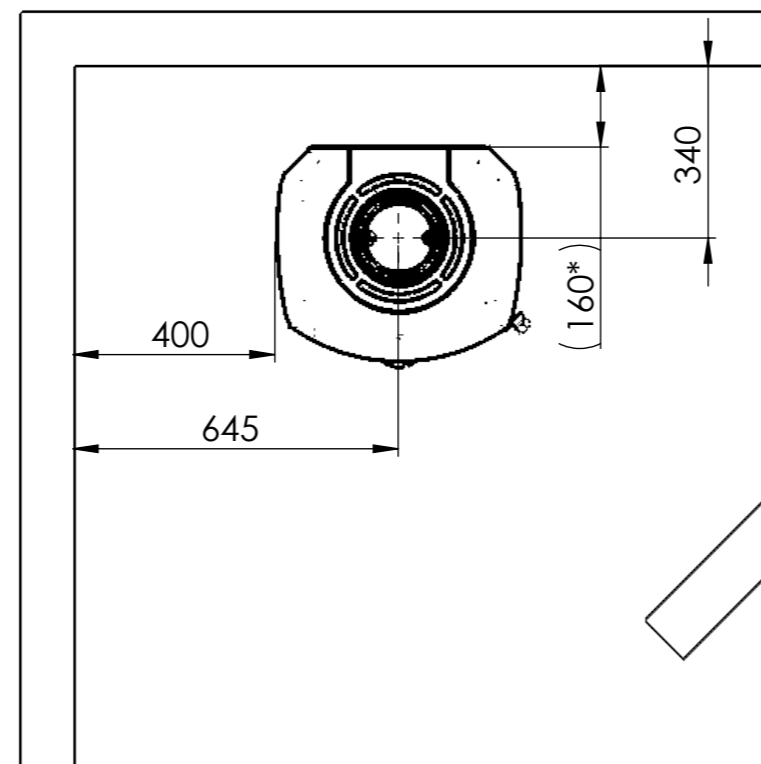

Serie	Icon-Line Moderna
Description	Icon-Line Moderna

The same dimensions apply to standard stoves (Steel) and stone models

*60 mm with 30 mm insulation of the flue gas connector