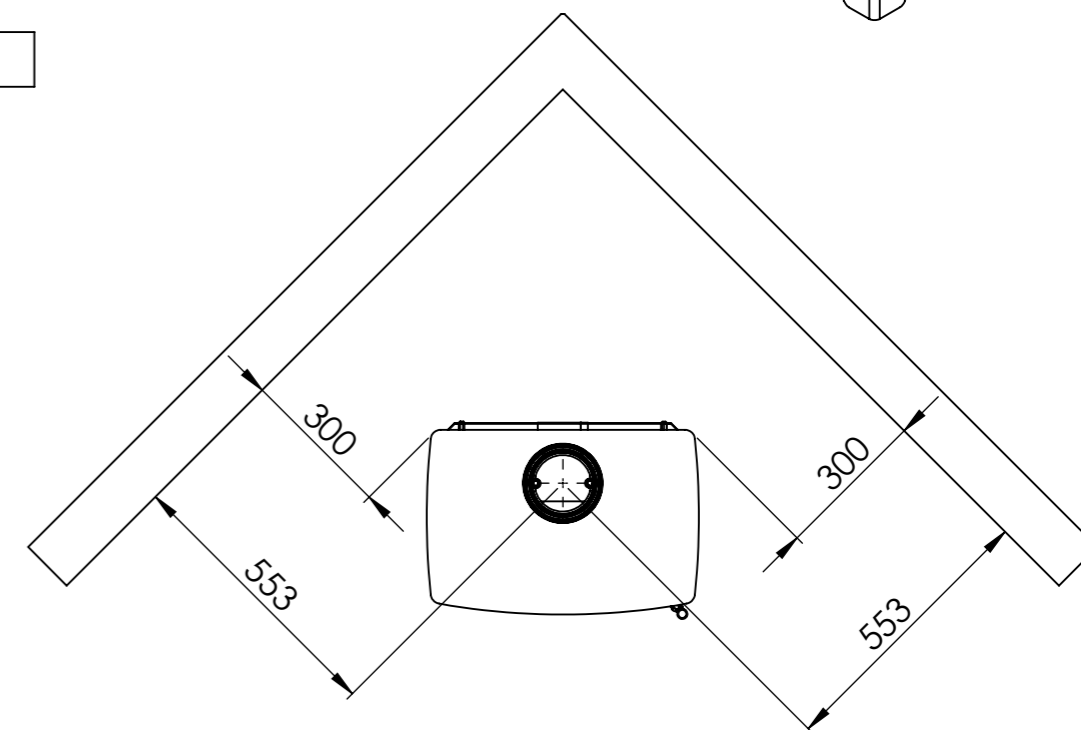

Serie	Inspire
Description	Inspire 45

\* 150 mm with insulation/ shielding of the flue gas connector