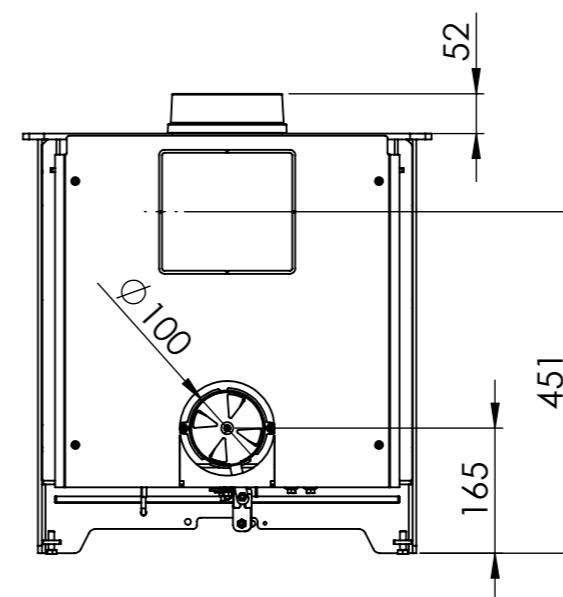

Serie	Inspire
Description	Inspire 45

\* 150 mm with insulation/ shielding of the flue gas connector