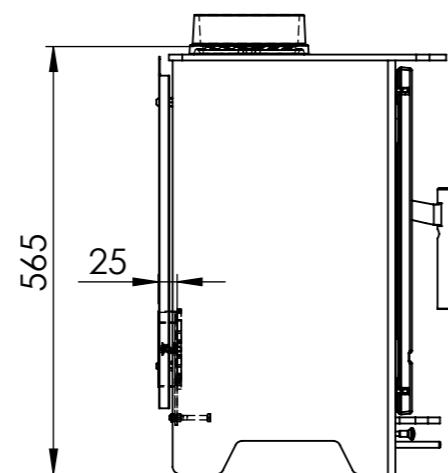

Serie	Inspire
Description	Inspire 45

\* 150 mm with insulation/ shielding of the flue gas connector