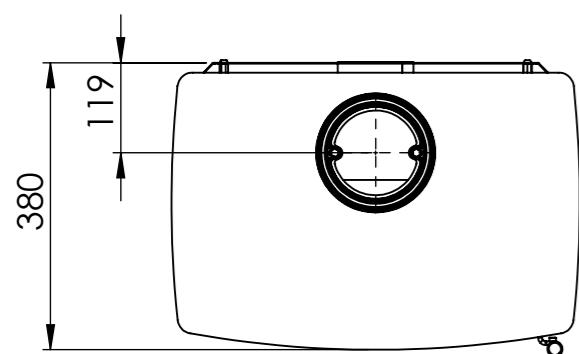

Serie	Inspire
Description	Inspire 45

\* 150 mm with insulation/ shielding of the flue gas connector