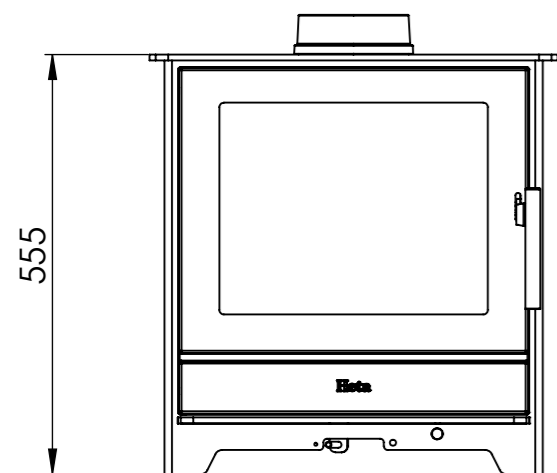

Serie	Inspire
Description	Inspire 45

\* 150 mm with insulation/ shielding of the flue gas connector