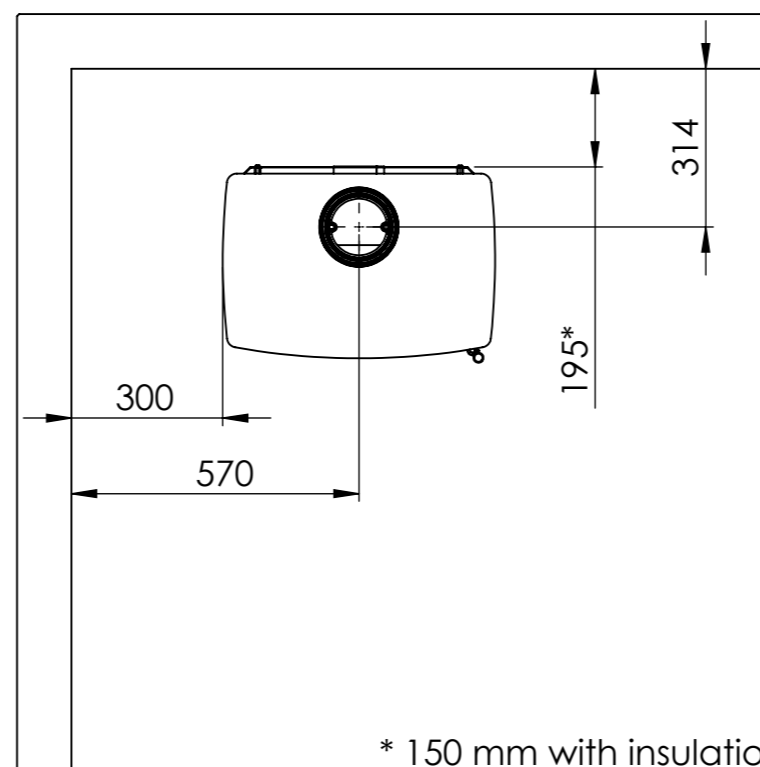

Serie	Inspire
Description	Inspire 45

\* 150 mm with insulation/ shielding of the flue gas connector