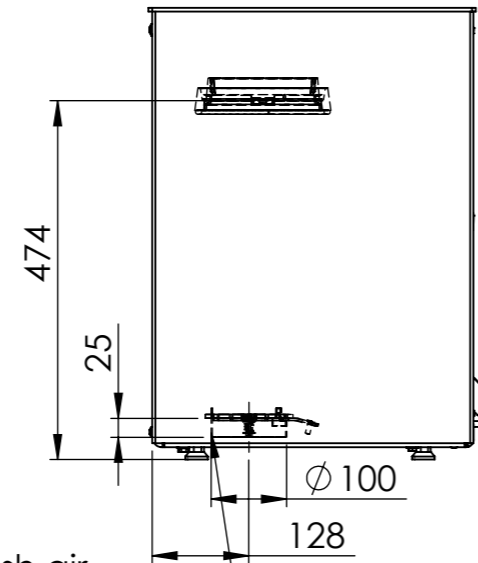

Serie	Scan-Line 100
Description	Scan-Line 100R steel

External fresh air  
from below  
0032-0015 (Not included)

External fresh air  
from behind  
1511-0028 (Not included)