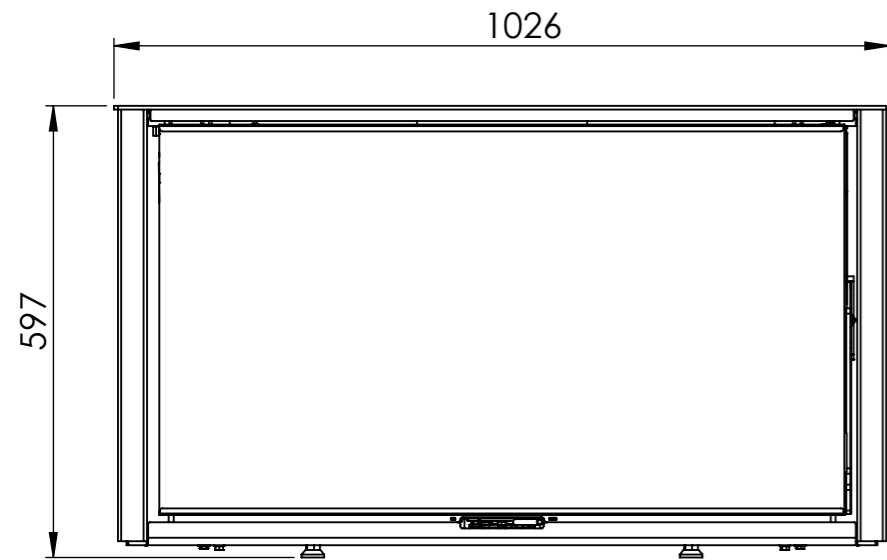

Serie	Scan-Line 100
Description	Scan-Line 100R steel

External fresh air  
from below  
0032-0015 (Not included)

External fresh air  
from behind  
1511-0028 (Not included)