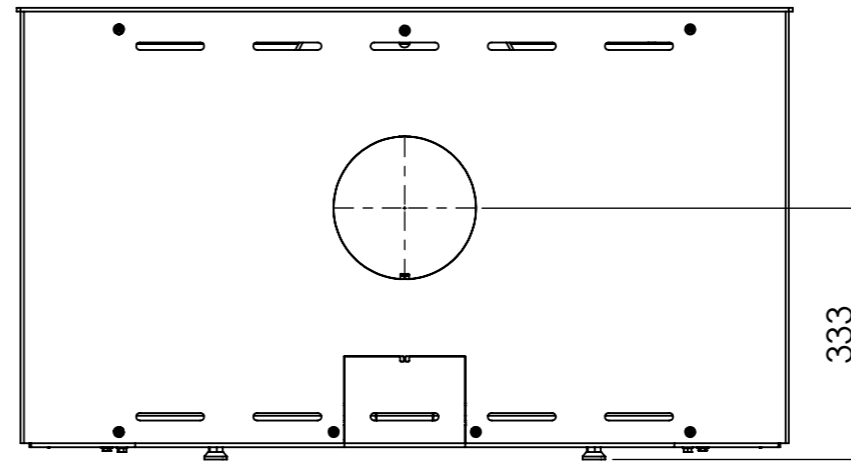

Serie	Scan-Line 100
Description	Scan-Line 100R steel

External fresh air  
from below  
0032-0015 (Not included)

External fresh air  
from behind  
1511-0028 (Not included)