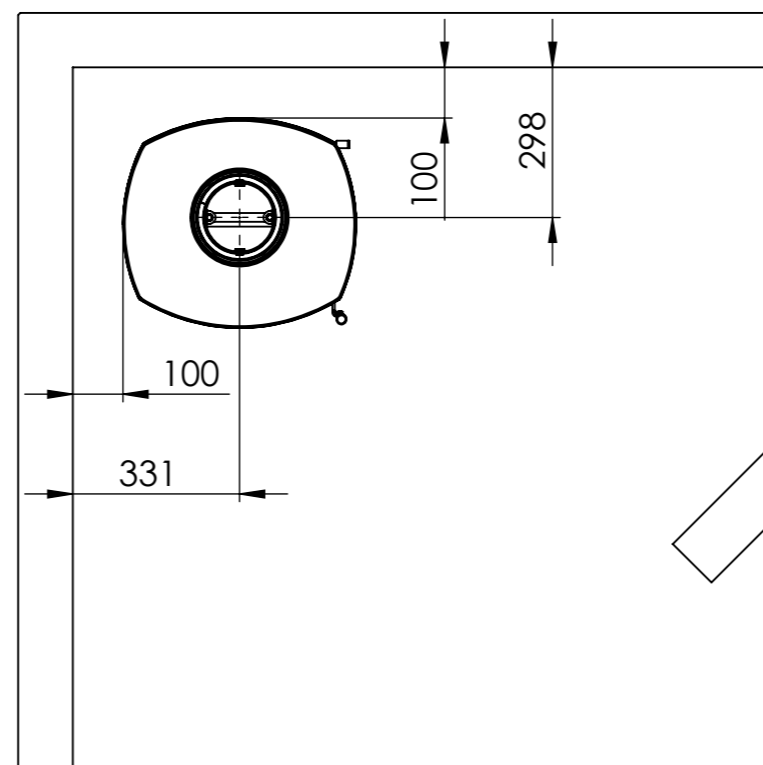

Serie	Scan-Line 7
Description	Scan-Line 7D

External fresh air from behind

External fresh air from behind  
1515-0011 Not included

External fresh air from below

Scan-Line 7D	A	B	D	H
Steel	195	462	415	1063
Stone top	196	470	416	1093