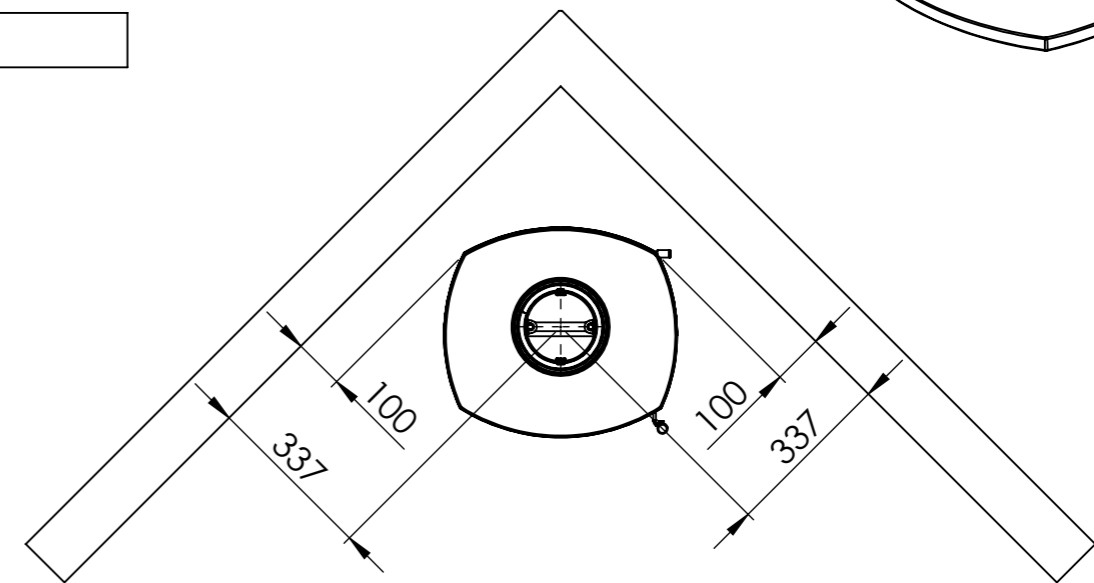

Serie	Scan-Line 7
Description	Scan-Line 7D

External fresh air from behind

External fresh air from behind  
1515-0011 Not included

External fresh air from below

Scan-Line 7D	A	B	D	H
Steel	195	462	415	1063
Stone top	196	470	416	1093