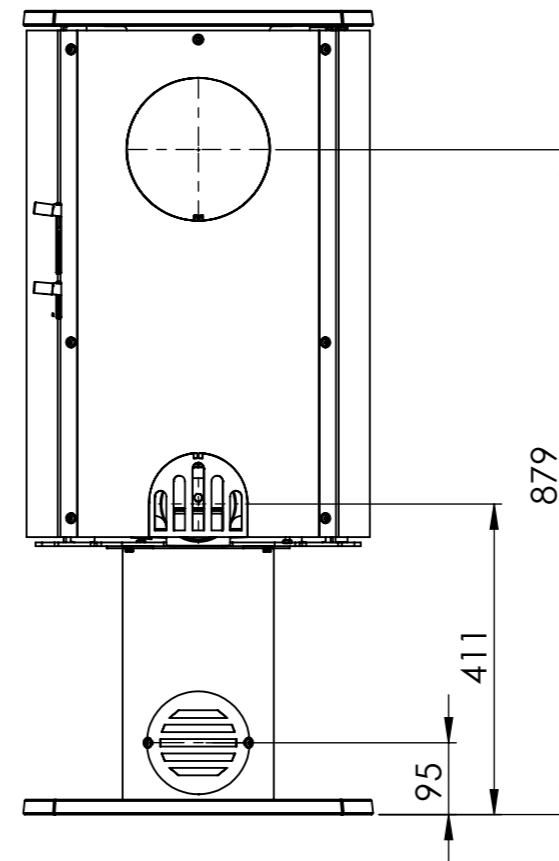

Serie	Scan-Line 7
Description	Scan-Line 7D

External fresh air from behind

External fresh air from behind  
1515-0011 Not included

External fresh air from below

Scan-Line 7D	A	B	D	H
Steel	195	462	415	1063
Stone top	196	470	416	1093