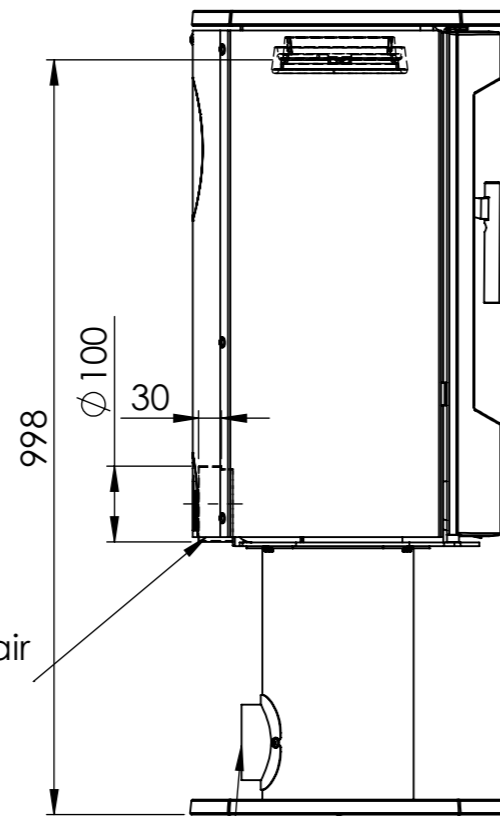

Serie	Scan-Line 7
Description	Scan-Line 7D

External fresh air from behind

External fresh air from behind  
1515-0011 Not included

External fresh air from below

Scan-Line 7D	A	B	D	H
Steel	195	462	415	1063
Stone top	196	470	416	1093