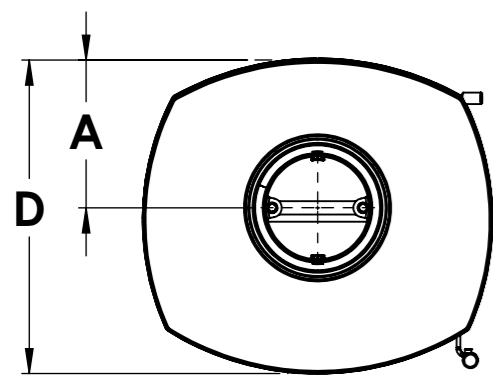

Serie	Scan-Line 7
Description	Scan-Line 7D

External fresh air from behind

External fresh air from behind  
1515-0011 Not included

External fresh air from below

Scan-Line 7D	A	B	D	H
Steel	195	462	415	1063
Stone top	196	470	416	1093