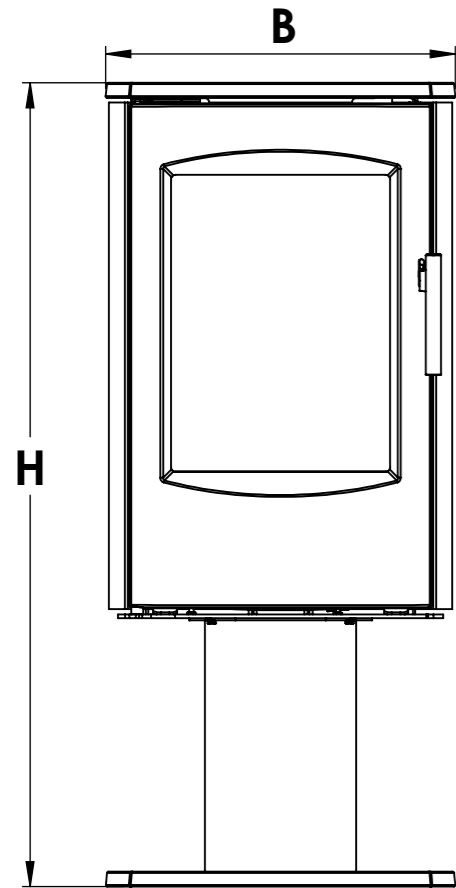

Serie	Scan-Line 7
Description	Scan-Line 7D

External fresh air from behind

External fresh air from behind  
1515-0011 Not included

External fresh air from below

Scan-Line 7D	A	B	D	H
Steel	195	462	415	1063
Stone top	196	470	416	1093