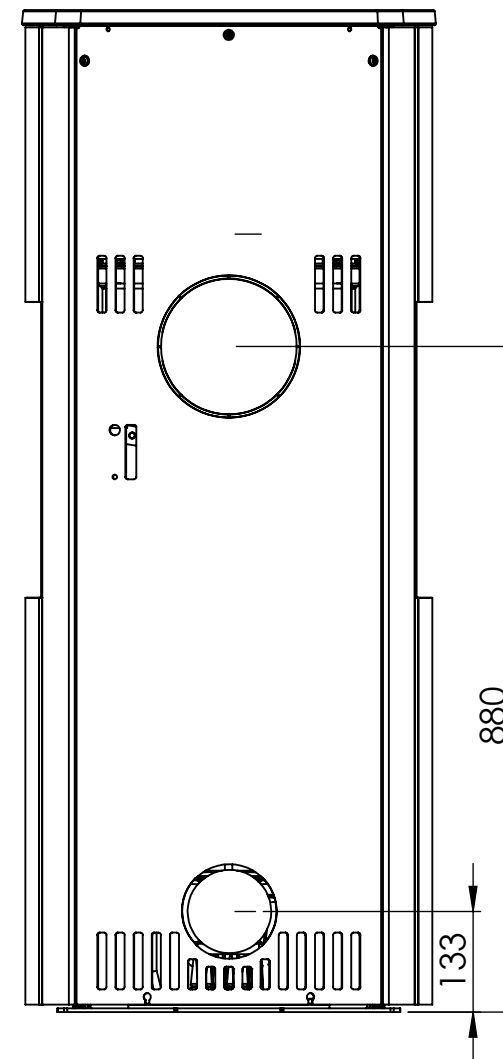

Serie	Scan-Line 800 series
Description	Scan-Line 820S side windows

Show as Std. Top

Show as High Top / Stone top

	A	B	C
Std. Top	1325	440	547
High Top / Stone top	1357	445	560