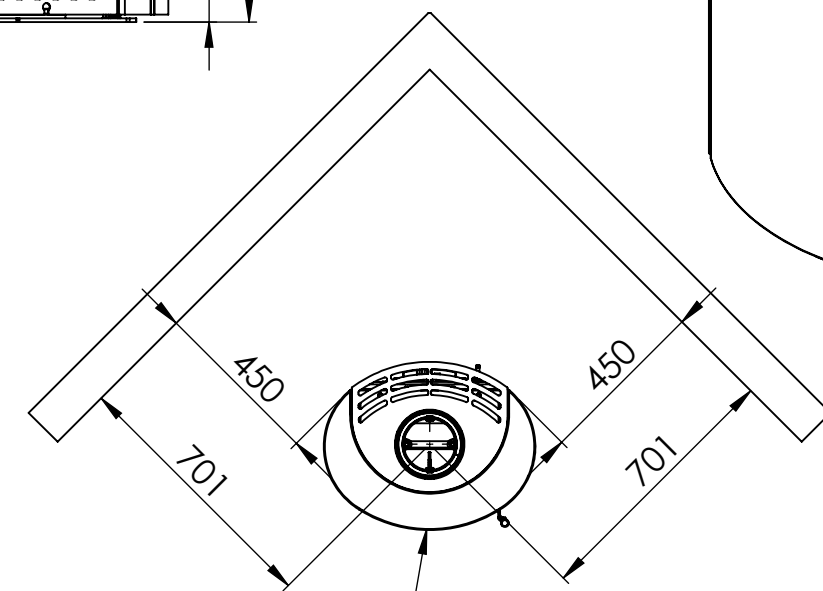

Serie	Scan-Line 800 series
Description	Scan-Line 820S side windows

Show as Std. Top

Show as High Top / Stone top

	A	B	C
Std. Top	1325	440	547
High Top / Stone top	1357	445	560