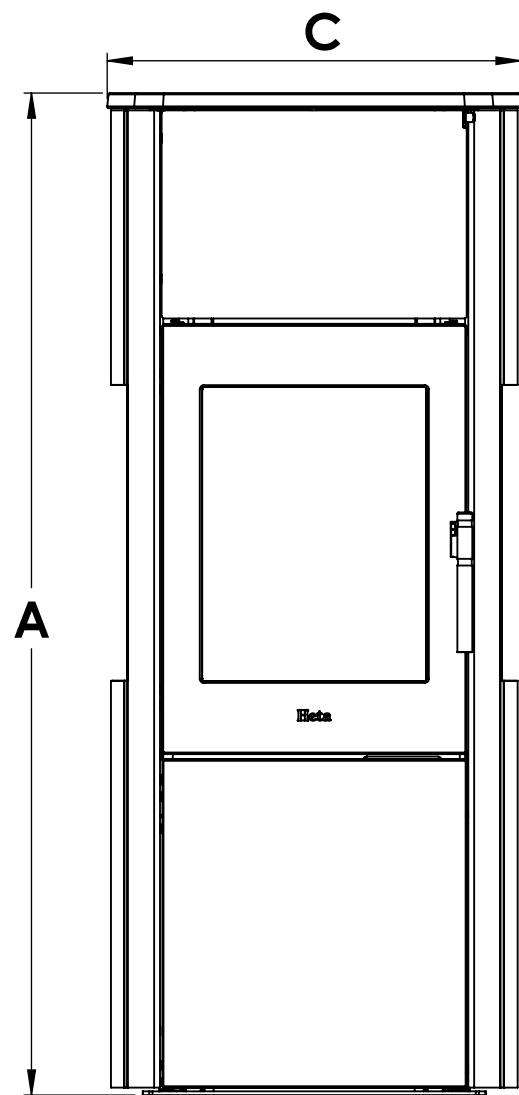

Serie	Scan-Line 800 series
Description	Scan-Line 820S side windows

Show as Std. Top

Show as High Top / Stone top

	A	B	C
Std. Top	1325	440	547
High Top / Stone top	1357	445	560