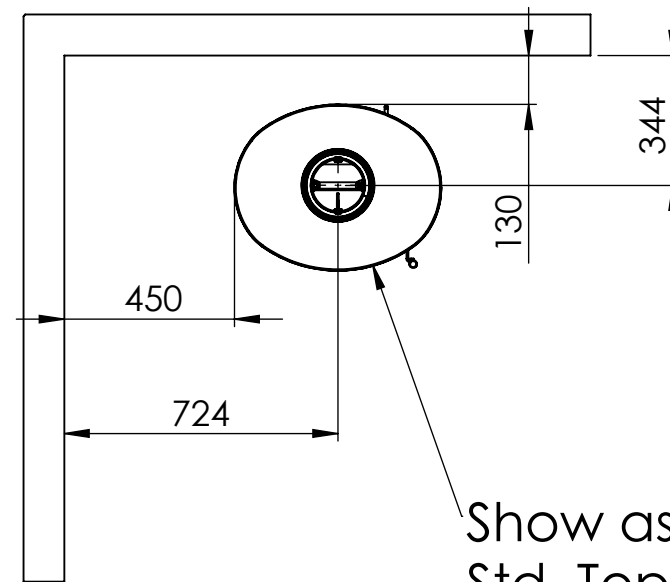

Serie	Scan-Line 800 series
Description	Scan-Line 820S side windows

Show as Std. Top

Show as High Top / Stone top

	A	B	C
Std. Top	1325	440	547
High Top / Stone top	1357	445	560