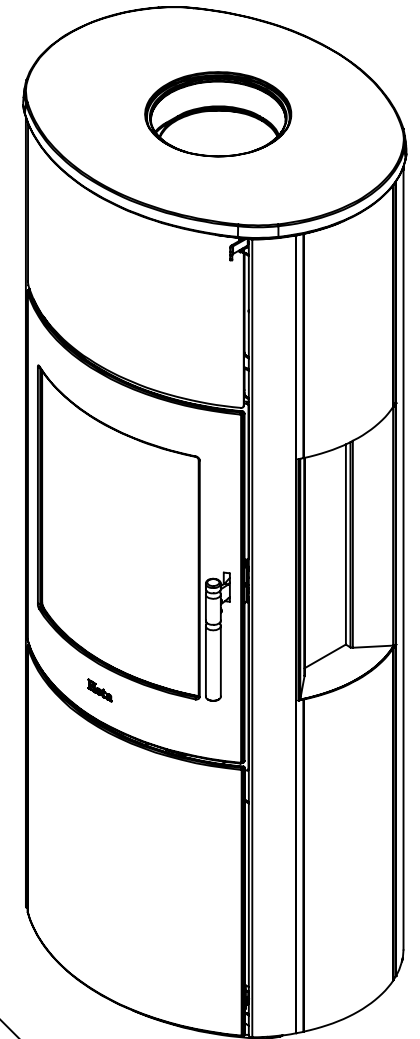

Serie	Scan-Line 800 series
Description	Scan-Line 820S side windows

Show as Std. Top

Show as High Top / Stone top

	A	B	C
Std. Top	1325	440	547
High Top / Stone top	1357	445	560