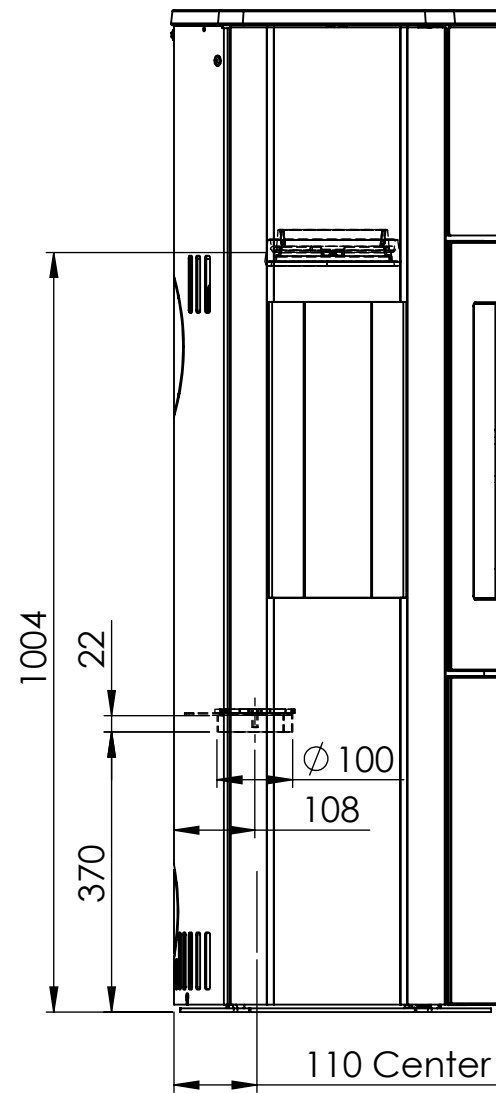

Serie	Scan-Line 800 series
Description	Scan-Line 820S side windows

Show as Std. Top

Show as High Top / Stone top

	A	B	C
Std. Top	1325	440	547
High Top / Stone top	1357	445	560