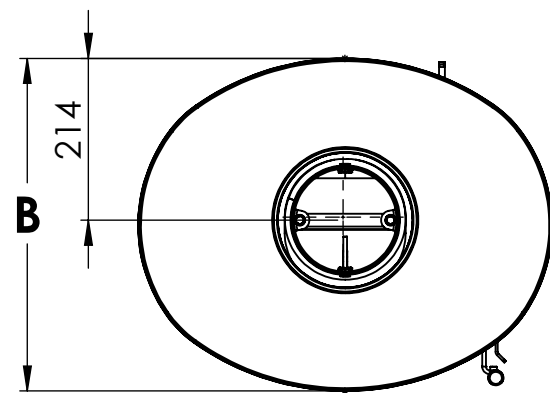

Serie	Scan-Line 800 series
Description	Scan-Line 820S side windows

Show as Std. Top

Show as High Top / Stone top

	A	B	C
Std. Top	1325	440	547
High Top / Stone top	1357	445	560