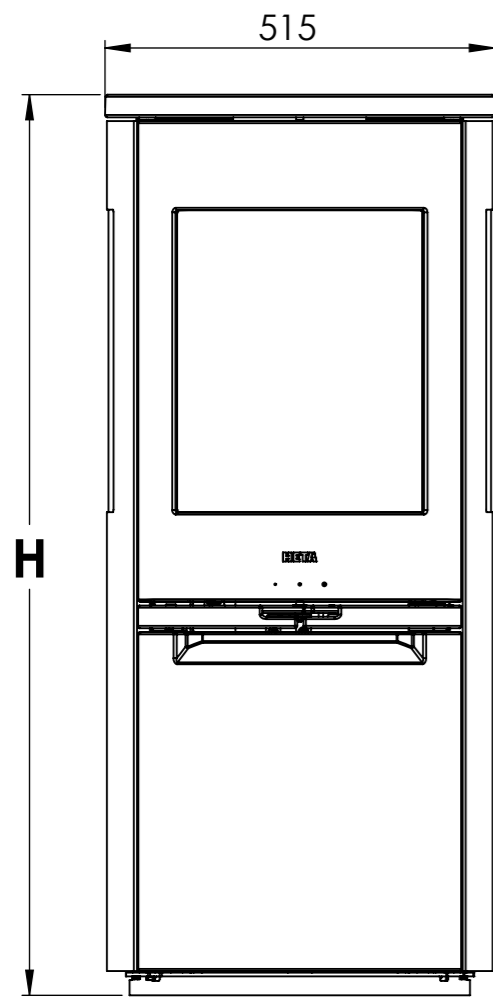

| | |
|-------------|------------------------------|
| Serie | Scan-Line 900 |
| Description | Steel / Stone - Side windows |

The same data applies to
Scan-Line 900 with glass front

| | Casted top | Stone |
|----------|------------|-------|
| H | 1191 | 1211 |

*125 mm With insulation/ shielding of the flue gas connector