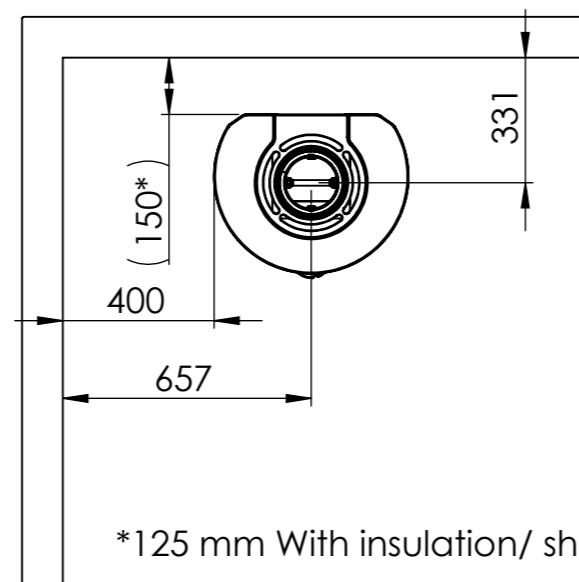

| | |
|-------------|------------------------------|
| Serie | Scan-Line 900 |
| Description | Steel / Stone - Side windows |

The same data applies to
Scan-Line 900 with glass front

| | Casted top | Stone |
|----------|------------|-------|
| H | 1191 | 1211 |

*125 mm With insulation/ shielding of the flue gas connector