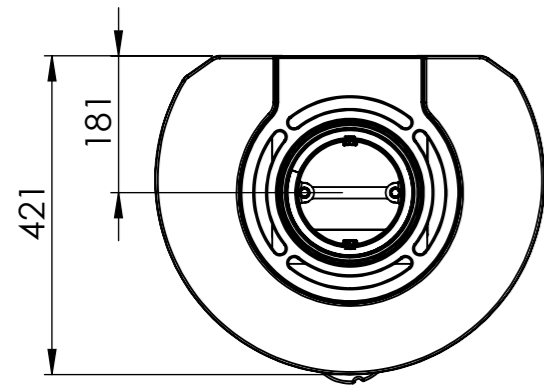

| | |
|-------------|------------------------------|
| Serie | Scan-Line 900 |
| Description | Steel / Stone - Side windows |

The same data applies to
Scan-Line 900 with glass front

| | Casted top | Stone |
|----------|------------|-------|
| H | 1191 | 1211 |

*125 mm With insulation/ shielding of the flue gas connector