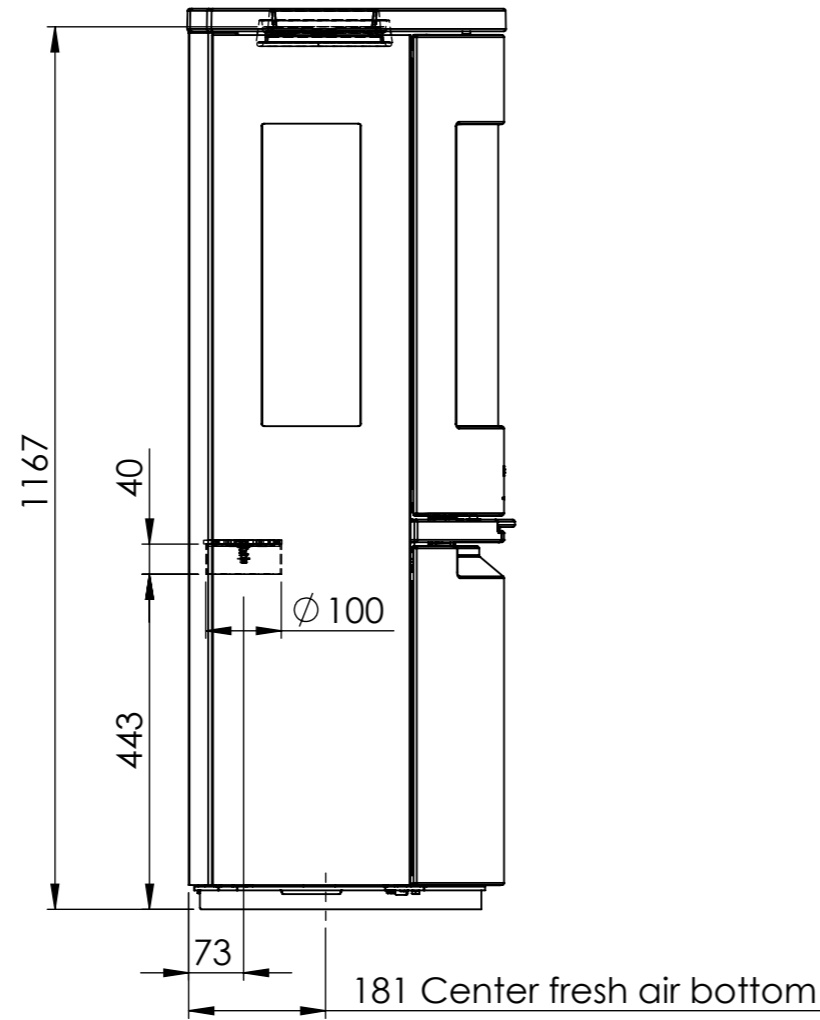

| | |
|-------------|------------------------------|
| Serie | Scan-Line 900 |
| Description | Steel / Stone - Side windows |

The same data applies to
Scan-Line 900 with glass front

| | Casted top | Stone |
|----------|------------|-------|
| H | 1191 | 1211 |

*125 mm With insulation/ shielding of the flue gas connector