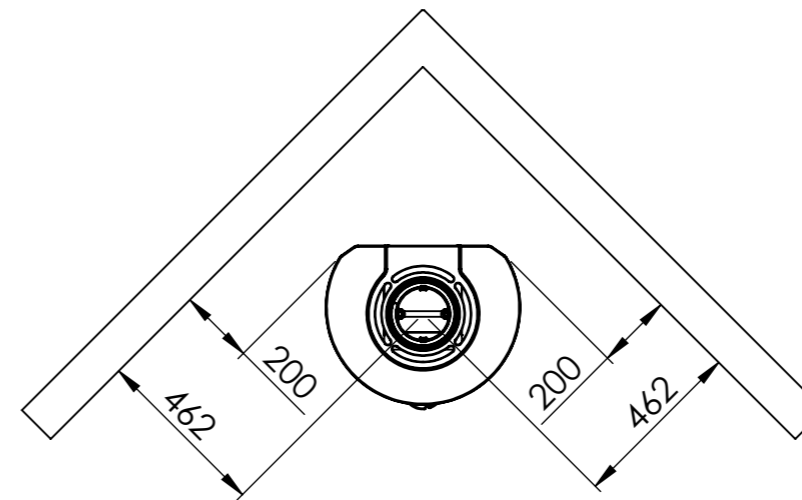

| | |
|-------------|------------------------------|
| Serie | Scan-Line 900 |
| Description | Steel / Stone - Side windows |

The same data applies to
Scan-Line 900 with glass front

| | Casted top | Stone |
|----------|------------|-------|
| H | 1191 | 1211 |

*125 mm With insulation/ shielding of the flue gas connector