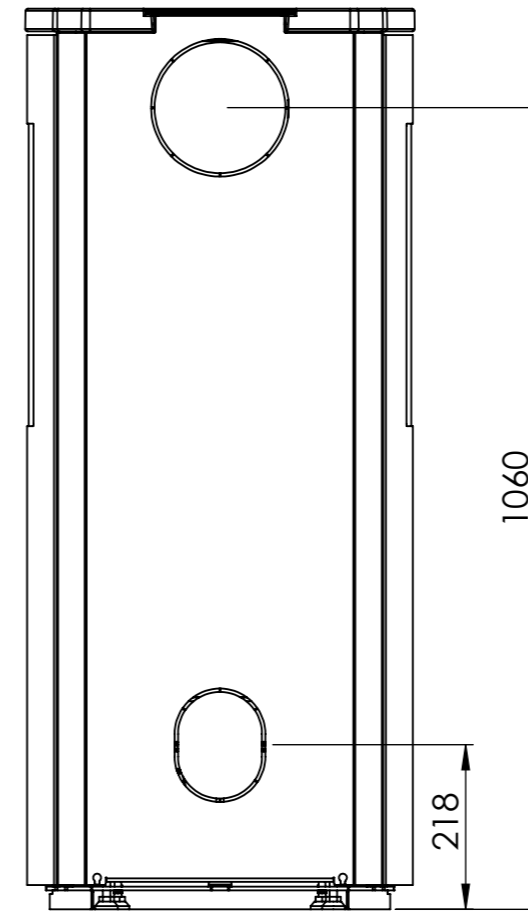

| | |
|-------------|------------------------------|
| Serie | Scan-Line 900 |
| Description | Steel / Stone - Side windows |

The same data applies to
Scan-Line 900 with glass front

| | Casted top | Stone |
|----------|------------|-------|
| H | 1191 | 1211 |

*125 mm With insulation/ shielding of the flue gas connector