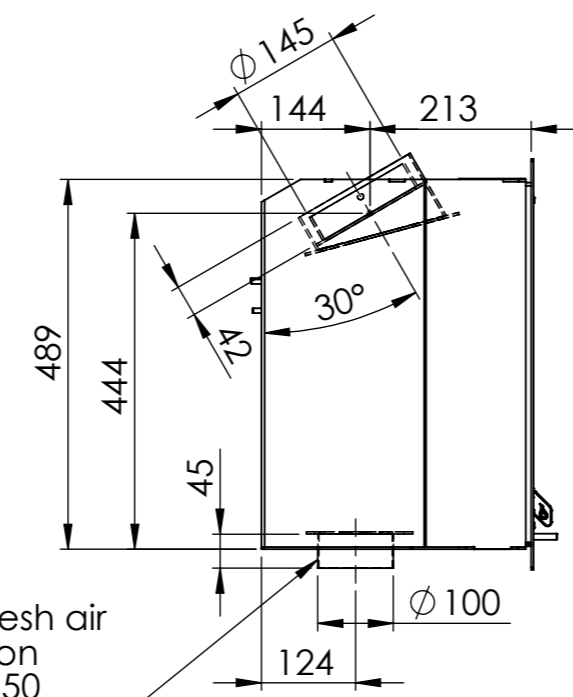

Serie	Vista series
Description	Vista S with frame

Outside fresh air connection  
6000-025950  
(Not included)